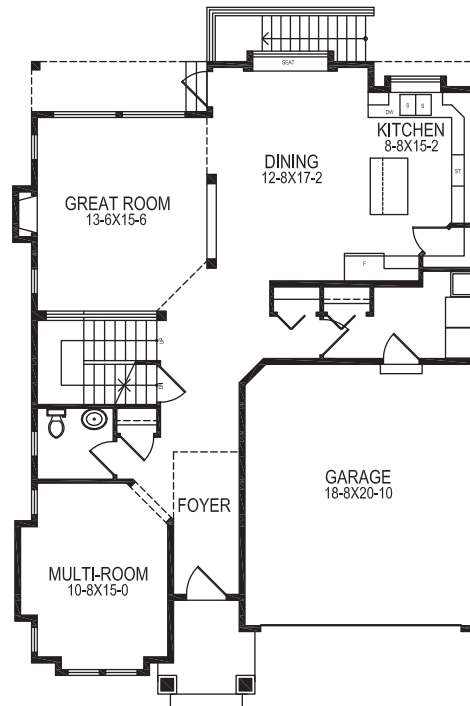

CARLTON

3369 Sq. Ft. (approx): 2190 Finished Sq.Ft. plus 1179 Unfinished Sq.Ft.

LOWER
Approx. 1179 Sq.Ft. (Unfinished)

MAIN
Approx. 1198 Sq.Ft.

UPPER
Approx. 992 Sq.Ft.

CARLTON

3369 Sq. Ft. (approx): 2190 Finished Sq.Ft. plus 1179 Unfinished Sq.Ft.

EXTERIOR I

EXTERIOR II