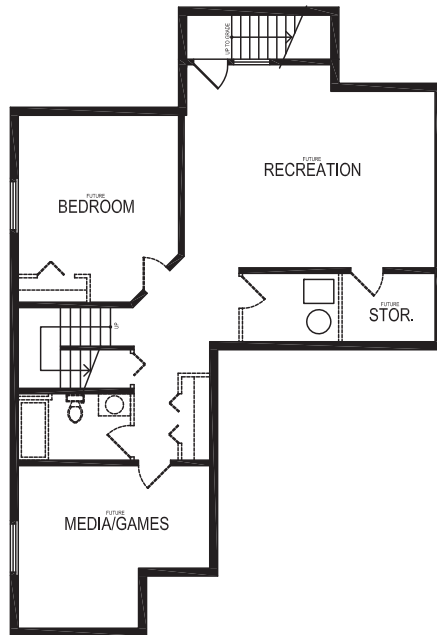

CARLTON

3369 Sq. Ft. (approx): 2190 Finished Sq.Ft. plus 1179 Unfinished Sq.Ft.

LOWER
Approx. 1179 Sq.Ft. (Unfinished)

MAIN
Approx. 1198 Sq.Ft.

UPPER
Approx. 992 Sq.Ft.

CARLTON

3369 Sq. Ft. (approx): 2190 Finished Sq.Ft. plus 1179 Unfinished Sq.Ft.

EXTERIOR I

EXTERIOR II