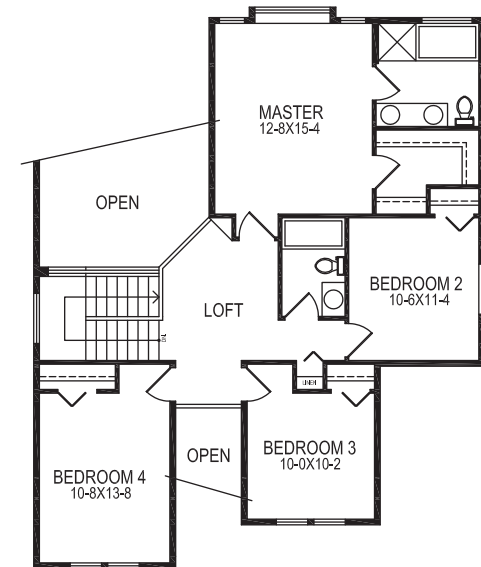

CARLTON

3369 Sq. Ft. (approx): 2190 Finished Sq.Ft. plus 1179 Unfinished Sq.Ft.

LOWER
Approx. 1179 Sq.Ft. (Unfinished)

MAIN
Approx. 1198 Sq.Ft.

UPPER
Approx. 992 Sq.Ft.

CARLTON

3369 Sq. Ft. (approx): 2190 Finished Sq.Ft. plus 1179 Unfinished Sq.Ft.

EXTERIOR I

EXTERIOR II