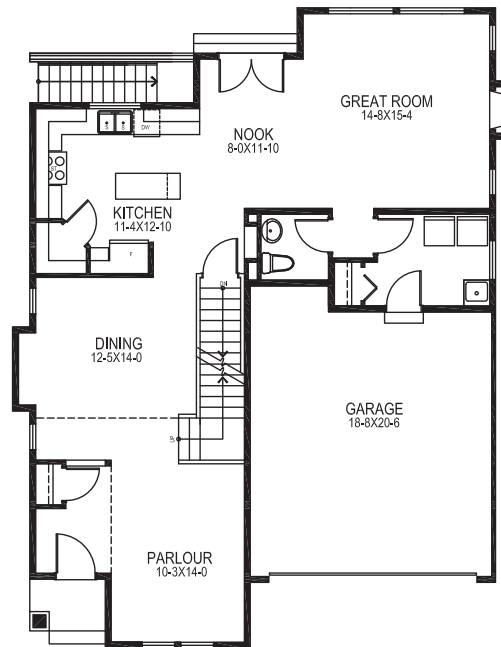

NEWPORT

3347 Sq. Ft. (approx): 2213 Finished Sq.Ft. plus 1134 Unfinished Sq.Ft.

LOWER
Approx. 1134 Sq.Ft. (Unfinished)

MAIN
Approx. 1147 Sq.Ft.

UPPER
Approx. 1066 Sq.Ft.

NEWPORT

3347 Sq. Ft. (approx): 2213 Finished Sq.Ft. plus 1134 Unfinished Sq.Ft.

EXTERIOR I

EXTERIOR II