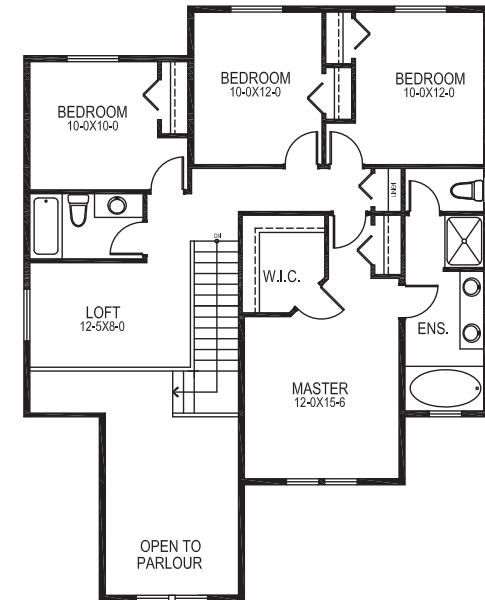

NEWPORT

3347 Sq. Ft. (approx): 2213 Finished Sq.Ft. plus 1134 Unfinished Sq.Ft.

LOWER
Approx. 1134 Sq.Ft. (Unfinished)

MAIN
Approx. 1147 Sq.Ft.

UPPER
Approx. 1066 Sq.Ft.

NEWPORT

3347 Sq. Ft. (approx): 2213 Finished Sq.Ft. plus 1134 Unfinished Sq.Ft.

EXTERIOR I

EXTERIOR II