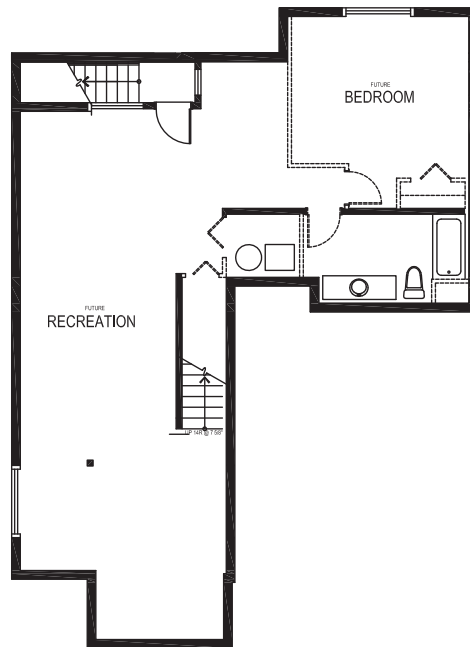

NEWPORT

3347 Sq. Ft. (approx): 2213 Finished Sq.Ft. plus 1134 Unfinished Sq.Ft.

LOWER
Approx. 1134 Sq.Ft. (Unfinished)

MAIN
Approx. 1147 Sq.Ft.

UPPER
Approx. 1066 Sq.Ft.

NEWPORT

3347 Sq. Ft. (approx): 2213 Finished Sq.Ft. plus 1134 Unfinished Sq.Ft.

EXTERIOR I

EXTERIOR II