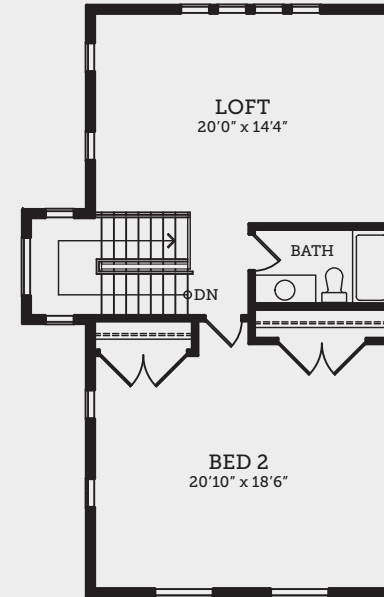

BASEMENT FLOOR  
541 SQ.FT.

MAIN FLOOR  
1,037 SQ.FT.

UPPER FLOOR  
867 SQ.FT.

# AFFINITY

2 BEDROOMS + LOFT, 3 BATH  
2,445 SQ.FT. APPROX.

In a continuing effort to improve our homes, Vesta reserves the right to make any modifications and/or substitutions, without notice, should they be necessary. Final dimensions, square footage, specifications and floorplans may vary. See your sales rep for complete details. E. & O.E.