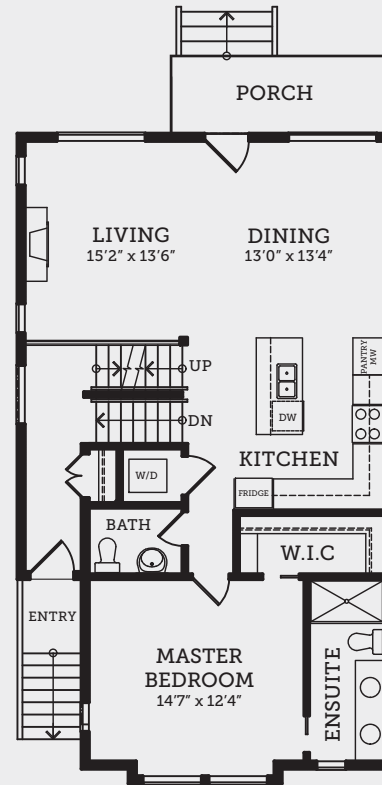

BASEMENT FLOOR  
541 SQ.FT.

MAIN FLOOR  
1,037 SQ.FT.

UPPER FLOOR  
867 SQ.FT.

# AFFINITY

2 BEDROOMS + LOFT, 3 BATH  
2,445 SQ.FT. APPROX.

In a continuing effort to improve our homes, Vesta reserves the right to make any modifications and/or substitutions, without notice, should they be necessary. Final dimensions, square footage, specifications and floorplans may vary. See your sales rep for complete details. E. & O.E.