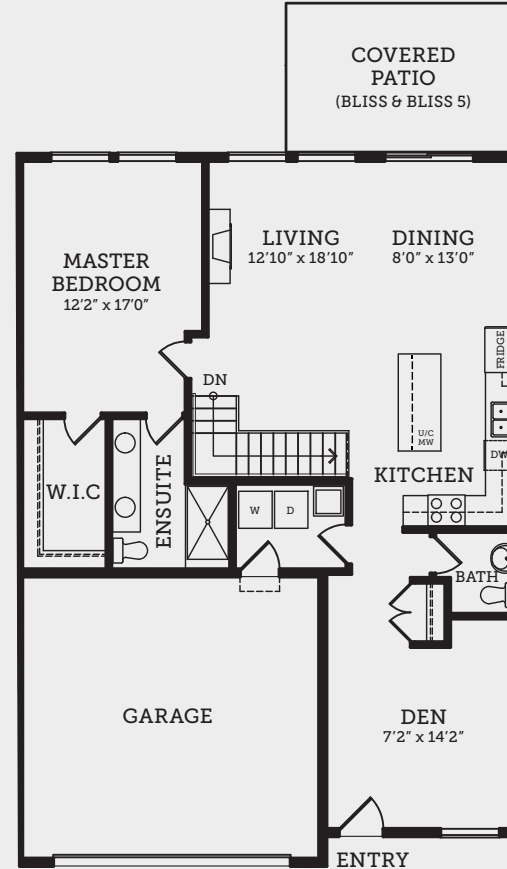

BASEMENT FLOOR  
1,230 - 1,238 SQ.FT.

MAIN FLOOR  
1,208 - 1,216 SQ.FT.

MASTER-ON-THE-MAIN

## BLISS 2, 4 & 5

1 BEDROOM + DEN, 2 BATH  
2,438 – 2,454 SQ.FT. APPROX.

In a continuing effort to improve our homes, Vesta reserves the right to make any modifications and/or substitutions, without notice, should they be necessary. Final dimensions, square footage, specifications and floorplans may vary. See your sales rep for complete details. E. & O.E.