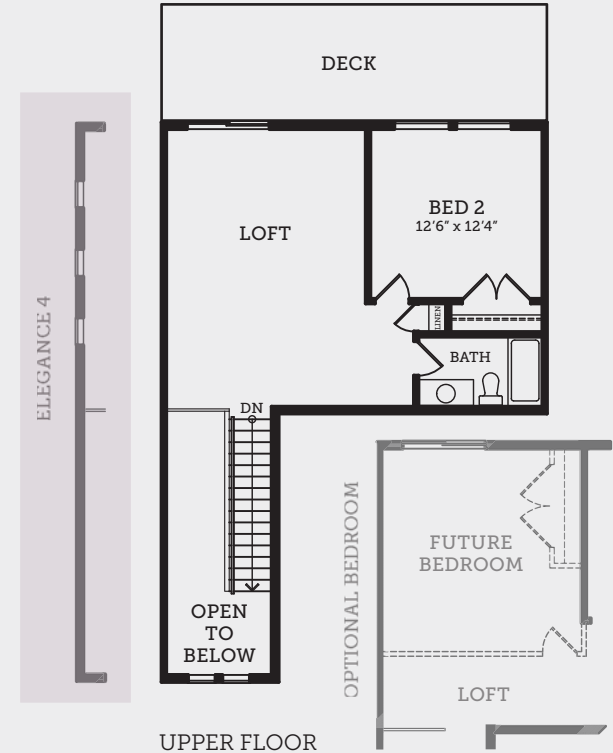

BASEMENT FLOOR
1,155 - 1,167 SQ.FT.

MAIN FLOOR
1,135 - 1,144 SQ.FT.

UPPER FLOOR
588 - 592 SQ.FT.

ELEGANCE 2

ELEGANCE & ELEGANCE 4

2 BEDROOMS + LOFT, 3 BATH
2,878 - 2,903 SQ.FT. APPROX.

In a continuing effort to improve our homes, Vesta reserves the right to make any modifications and/or substitutions, without notice, should they be necessary. Final dimensions, square footage, specifications and floorplans may vary. See your sales rep for complete details. E. & O.E.