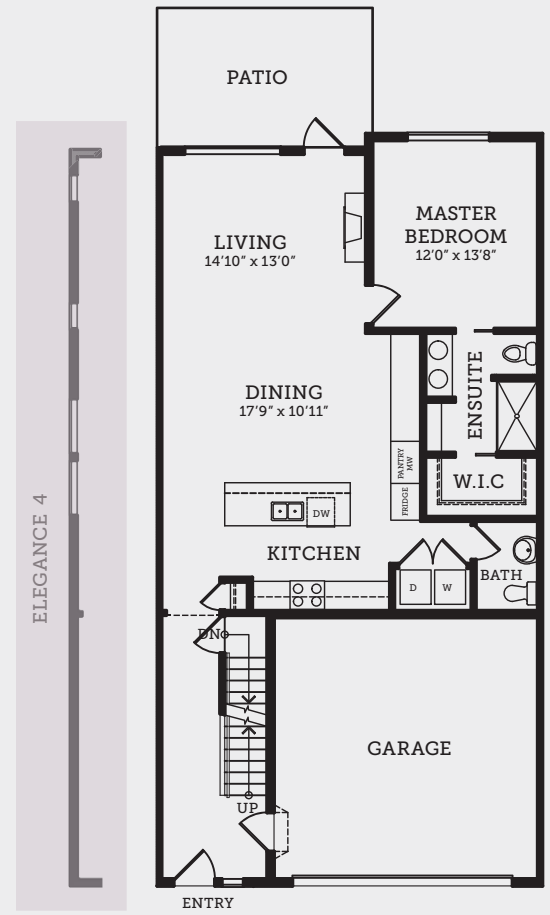

BASEMENT FLOOR
1,155 - 1,167 SQ.FT.

MAIN FLOOR
1,135 - 1,144 SQ.FT.

UPPER FLOOR
588 - 592 SQ.FT.

ELEGANCE 2

ELEGANCE & ELEGANCE 4

2 BEDROOMS + LOFT, 3 BATH
2,878 - 2,903 SQ.FT. APPROX.

In a continuing effort to improve our homes, Vesta reserves the right to make any modifications and/or substitutions, without notice, should they be necessary. Final dimensions, square footage, specifications and floorplans may vary. See your sales rep for complete details. E. & O.E.