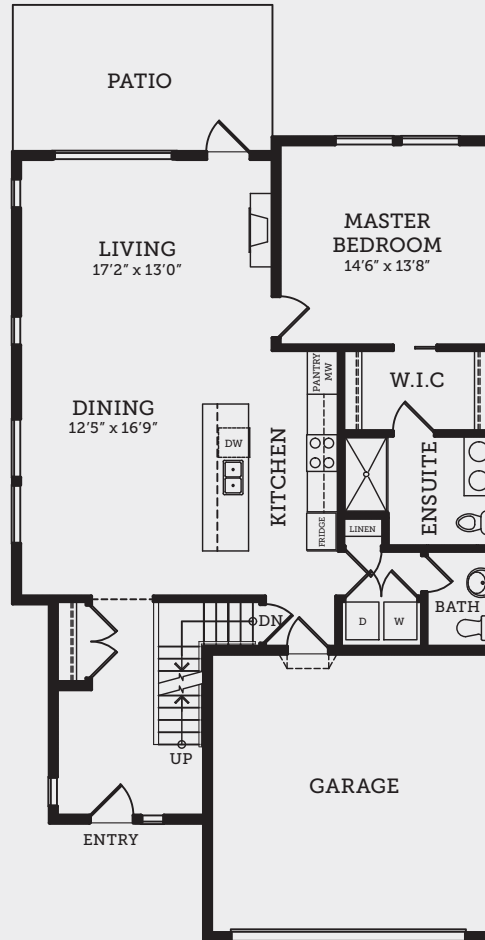

BASEMENT FLOOR
1,279 SQ.FT.

MAIN FLOOR
1,261 SQ.FT.

UPPER FLOOR
584 SQ.FT.

ELEGANCE 3

ELEGANCE 1

2 BEDROOMS + LOFT, 3 BATH
3,124 SQ.FT. APPROX.

In a continuing effort to improve our homes, Vesta reserves the right to make any modifications and/or substitutions, without notice, should they be necessary. Final dimensions, square footage, specifications and floorplans may vary. See your sales rep for complete details. E. & O.E.