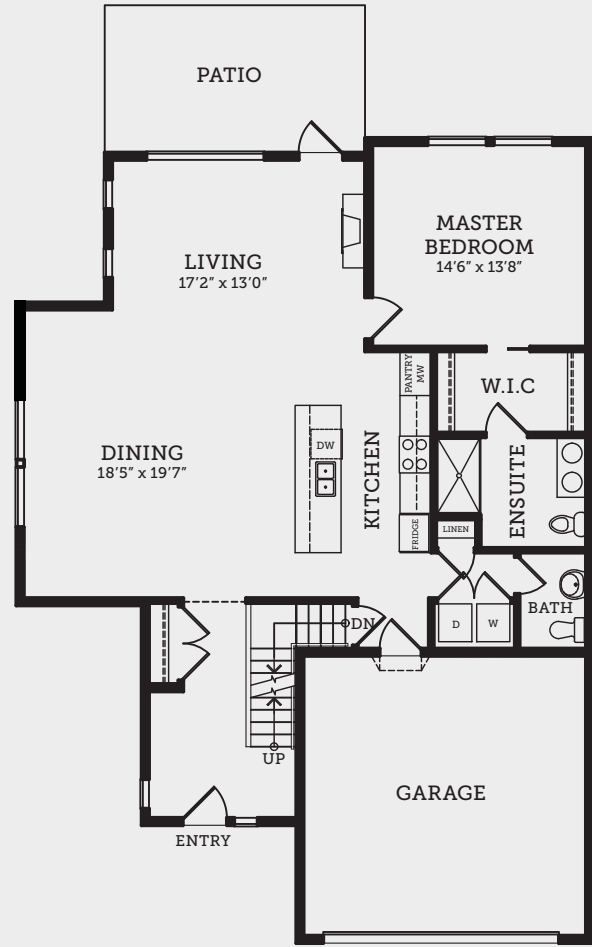

BASEMENT FLOOR
1,394 - 1,403 SQ.FT.

MAIN FLOOR
1,384 SQ.FT.

UPPER FLOOR
584 SQ.FT.

ELEGANCE 3A

ELEGANCE 1A

2 BEDROOMS + LOFT, 3 BATH
3,362 – 3,371 SQ.FT. APPROX.

In a continuing effort to improve our homes, Vesta reserves the right to make any modifications and/or substitutions, without notice, should they be necessary. Final dimensions, square footage, specifications and floorplans may vary. See your sales rep for complete details. E. & O.E.