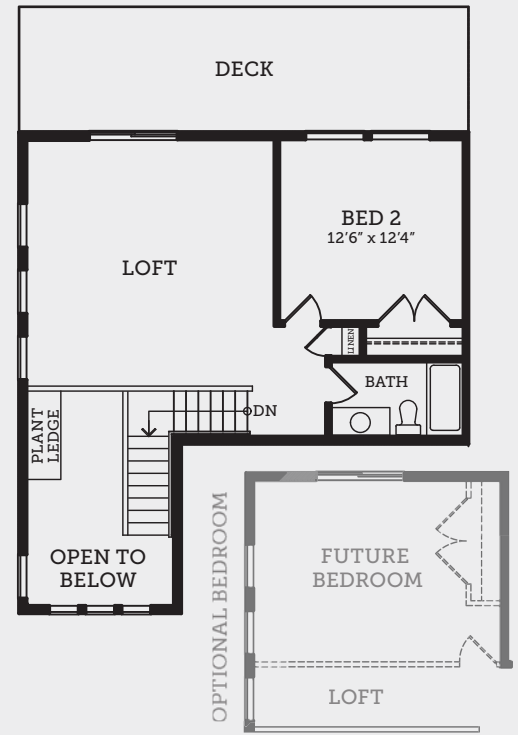

BASEMENT FLOOR
1,394 - 1,403 SQ.FT.

MAIN FLOOR
1,384 SQ.FT.

UPPER FLOOR
584 SQ.FT.

ELEGANCE 3A

ELEGANCE 1A

2 BEDROOMS + LOFT, 3 BATH
3,362 – 3,371 SQ.FT. APPROX.

In a continuing effort to improve our homes, Vesta reserves the right to make any modifications and/or substitutions, without notice, should they be necessary. Final dimensions, square footage, specifications and floorplans may vary. See your sales rep for complete details. E. & O.E.