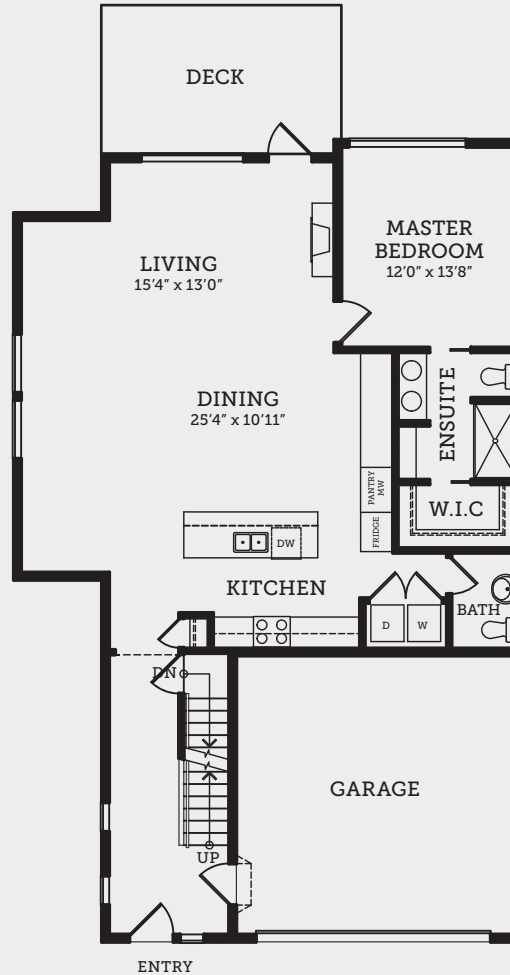

BASEMENT FLOOR  
1,343 SQ.FT.

MAIN FLOOR  
1,321 SQ.FT.

UPPER FLOOR  
592 SQ.FT.

# ELEGANCE A

2 BEDROOMS + LOFT, 3 BATH  
3,256 SQ.FT. APPROX.

In a continuing effort to improve our homes, Vesta reserves the right to make any modifications and/or substitutions, without notice, should they be necessary. Final dimensions, square footage, specifications and floorplans may vary. See your sales rep for complete details. E. & O.E.