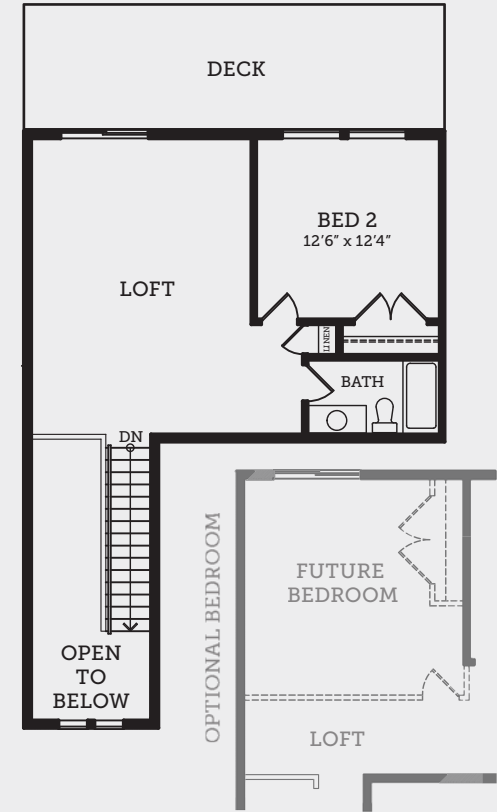

BASEMENT FLOOR  
1,343 SQ.FT.

MAIN FLOOR  
1,321 SQ.FT.

UPPER FLOOR  
592 SQ.FT.

# ELEGANCE A

2 BEDROOMS + LOFT, 3 BATH  
3,256 SQ.FT. APPROX.

In a continuing effort to improve our homes, Vesta reserves the right to make any modifications and/or substitutions, without notice, should they be necessary. Final dimensions, square footage, specifications and floorplans may vary. See your sales rep for complete details. E. & O.E.