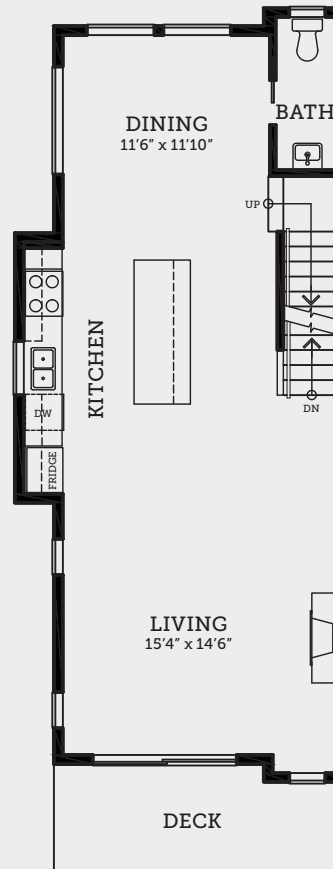

BASEMENT FLOOR
369 SQ.FT.

MAIN FLOOR
704 SQ.FT.

UPPER FLOOR
671 SQ.FT.

ASPEN

3 BEDROOM + FLEX, 4 BATH
1,744 SQ.FT. APPROX.

In a continuing effort to improve our homes, Vesta reserves the right to make any modifications and/or substitutions, without notice, should they be necessary. Final dimensions, square footage, specifications and floorplans may vary. See your sales rep for complete details. E. & O.E.