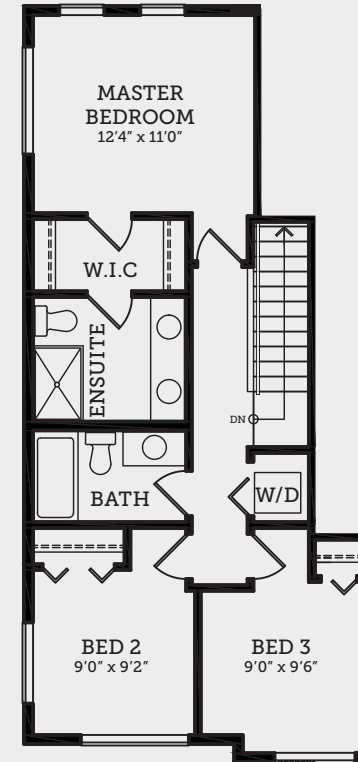

BASEMENT FLOOR
369 SQ.FT.

MAIN FLOOR
704 SQ.FT.

UPPER FLOOR
671 SQ.FT.

ASPEN

3 BEDROOM + FLEX, 4 BATH
1,744 SQ.FT. APPROX.

In a continuing effort to improve our homes, Vesta reserves the right to make any modifications and/or substitutions, without notice, should they be necessary. Final dimensions, square footage, specifications and floorplans may vary. See your sales rep for complete details. E. & O.E.