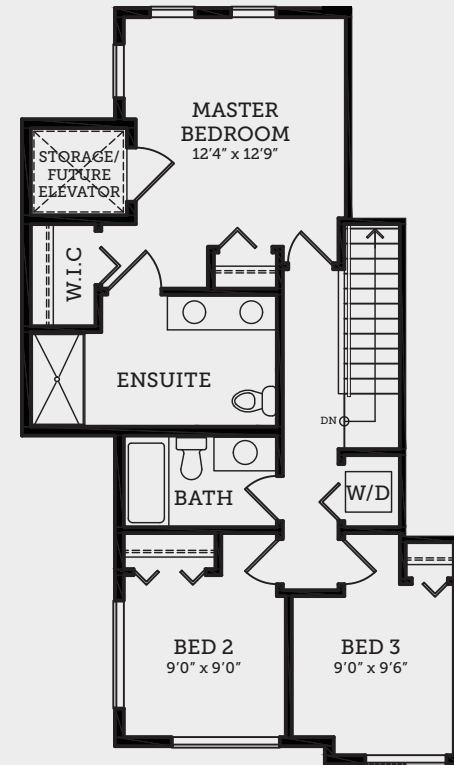

BASEMENT FLOOR
426 SQ.FT.

MAIN FLOOR
851 SQ.FT.

UPPER FLOOR
762 SQ.FT.

ASPEN 1

3 BEDROOM + FLEX, 4 BATH
2,039 SQ.FT. APPROX.

In a continuing effort to improve our homes, Vesta reserves the right to make any modifications and/or substitutions, without notice, should they be necessary. Final dimensions, square footage, specifications and floorplans may vary. See your sales rep for complete details. E. & O.E.