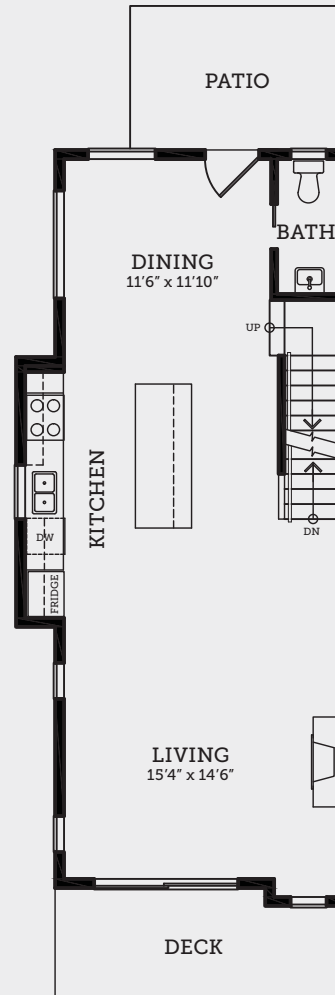

BASEMENT FLOOR  
369 SQ.FT.

MAIN FLOOR  
699 SQ.FT.

UPPER FLOOR  
672 SQ.FT.

# ASPEN 2

3 BEDROOM + FLEX, 4 BATH  
1,740 SQ.FT. APPROX.

In a continuing effort to improve our homes, Vesta reserves the right to make any modifications and/or substitutions, without notice, should they be necessary. Final dimensions, square footage, specifications and floorplans may vary. See your sales rep for complete details. E. & O.E.