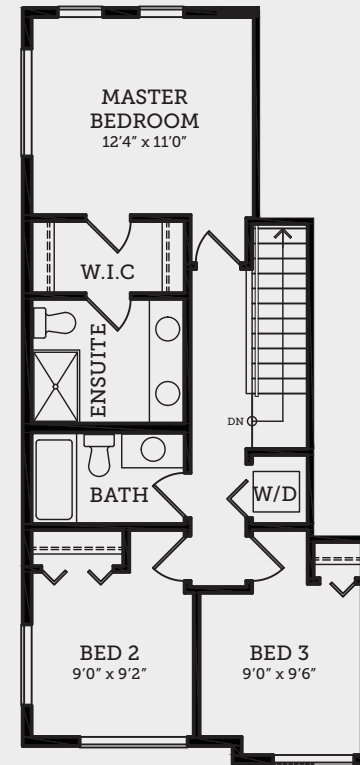

BASEMENT FLOOR  
369 SQ.FT.

MAIN FLOOR  
699 SQ.FT.

UPPER FLOOR  
672 SQ.FT.

# ASPEN 2

3 BEDROOM + FLEX, 4 BATH  
1,740 SQ.FT. APPROX.

In a continuing effort to improve our homes, Vesta reserves the right to make any modifications and/or substitutions, without notice, should they be necessary. Final dimensions, square footage, specifications and floorplans may vary. See your sales rep for complete details. E. & O.E.