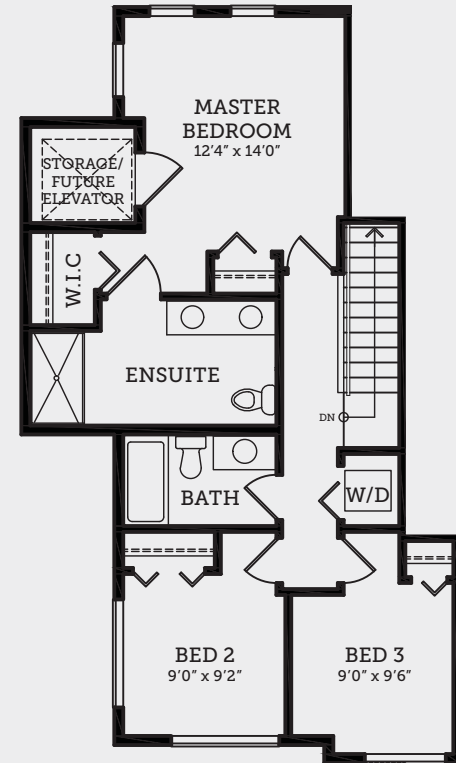

BASEMENT FLOOR  
426 SQ.FT.

MAIN FLOOR  
847 SQ.FT.

UPPER FLOOR  
764 SQ.FT.

# ASPEN 3

3 BEDROOM + FLEX, 4 BATH  
2,037 SQ.FT. APPROX.

In a continuing effort to improve our homes, Vesta reserves the right to make any modifications and/or substitutions, without notice, should they be necessary. Final dimensions, square footage, specifications and floorplans may vary. See your sales rep for complete details. E. & O.E.