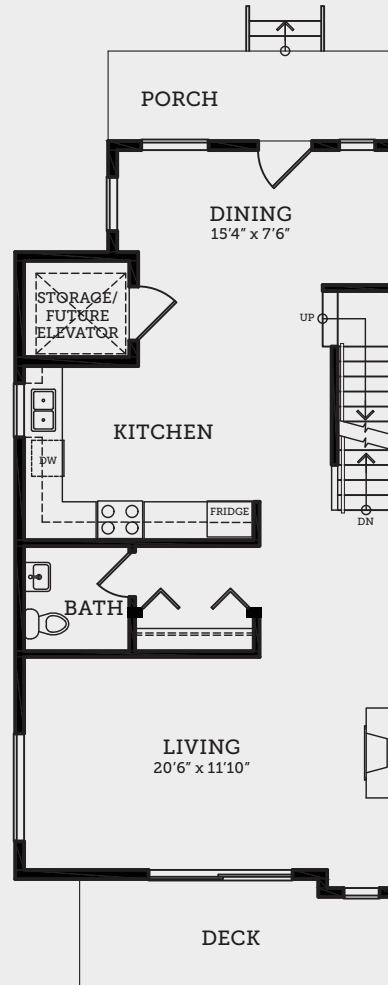

BASEMENT FLOOR  
426 SQ.FT.

MAIN FLOOR  
847 SQ.FT.

UPPER FLOOR  
764 SQ.FT.

# ASPEN 3

3 BEDROOM + FLEX, 4 BATH  
2,037 SQ.FT. APPROX.

In a continuing effort to improve our homes, Vesta reserves the right to make any modifications and/or substitutions, without notice, should they be necessary. Final dimensions, square footage, specifications and floorplans may vary. See your sales rep for complete details. E. & O.E.