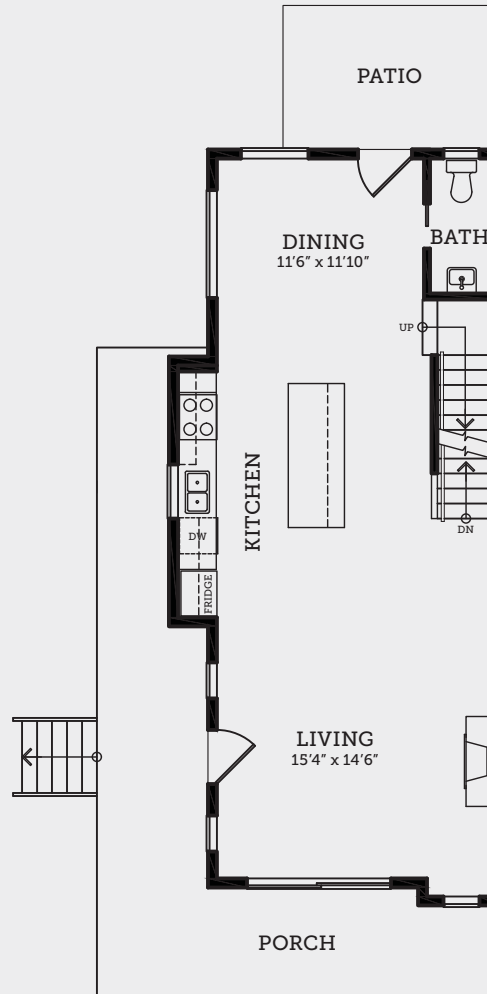

BASEMENT FLOOR
369 SQ.FT.

MAIN FLOOR
699 SQ.FT.

UPPER FLOOR
672 SQ.FT.

ASPEN 4

3 BEDROOM + FLEX, 4 BATH
1,740 SQ.FT. APPROX.

In a continuing effort to improve our homes, Vesta reserves the right to make any modifications and/or substitutions, without notice, should they be necessary. Final dimensions, square footage, specifications and floorplans may vary. See your sales rep for complete details. E. & O.E.