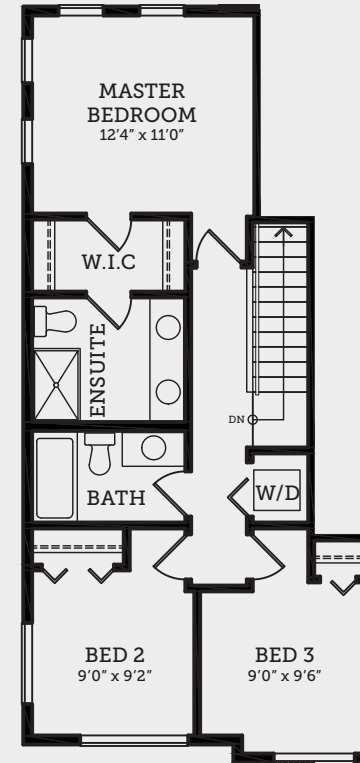

BASEMENT FLOOR
369 SQ.FT.

MAIN FLOOR
699 SQ.FT.

UPPER FLOOR
672 SQ.FT.

ASPEN 4

3 BEDROOM + FLEX, 4 BATH
1,740 SQ.FT. APPROX.

In a continuing effort to improve our homes, Vesta reserves the right to make any modifications and/or substitutions, without notice, should they be necessary. Final dimensions, square footage, specifications and floorplans may vary. See your sales rep for complete details. E. & O.E.