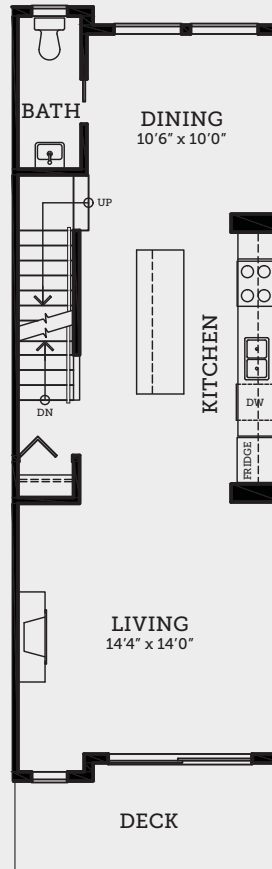

BASEMENT FLOOR
199 SQ.FT.

MAIN FLOOR
624 SQ.FT.

UPPER FLOOR
624 SQ.FT.

BIRCH

3 BEDROOM + FLEX, 3 BATH
1,447 SQ.FT. APPROX.

In a continuing effort to improve our homes, Vesta reserves the right to make any modifications and/or substitutions, without notice, should they be necessary. Final dimensions, square footage, specifications and floorplans may vary. See your sales rep for complete details. E. & O.E.