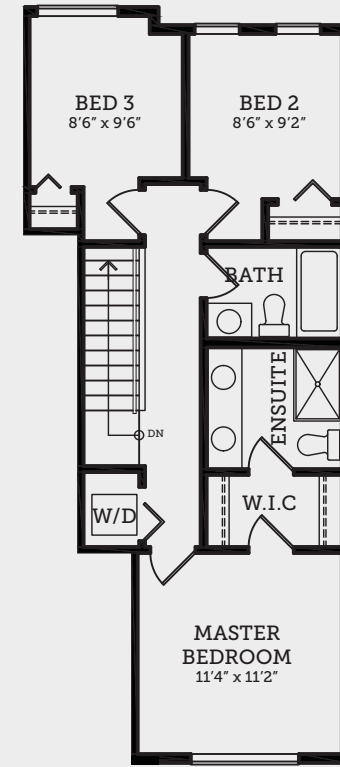

BASEMENT FLOOR
199 SQ.FT.

MAIN FLOOR
624 SQ.FT.

UPPER FLOOR
624 SQ.FT.

BIRCH

3 BEDROOM + FLEX, 3 BATH
1,447 SQ.FT. APPROX.

In a continuing effort to improve our homes, Vesta reserves the right to make any modifications and/or substitutions, without notice, should they be necessary. Final dimensions, square footage, specifications and floorplans may vary. See your sales rep for complete details. E. & O.E.