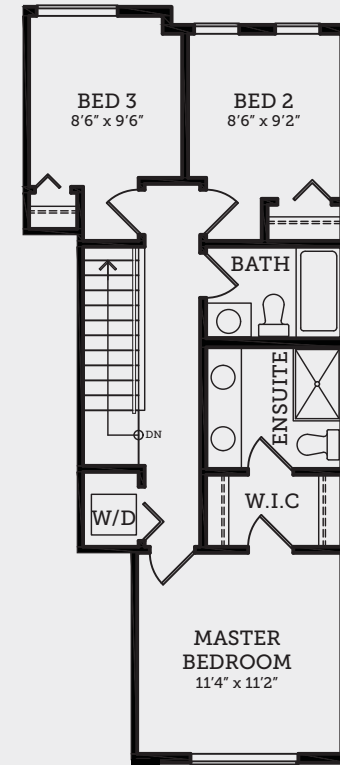

BASEMENT FLOOR
199 SQ.FT.

MAIN FLOOR
619 SQ.FT.

UPPER FLOOR
624 SQ.FT.

BIRCH 1

3 BEDROOM + FLEX, 3 BATH
1,442 SQ.FT. APPROX.

In a continuing effort to improve our homes, Vesta reserves the right to make any modifications and/or substitutions, without notice, should they be necessary. Final dimensions, square footage, specifications and floorplans may vary. See your sales rep for complete details. E. & O.E.