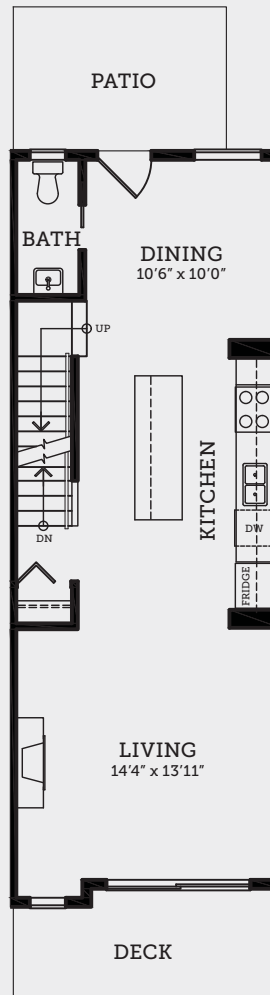

BASEMENT FLOOR
199 SQ.FT.

MAIN FLOOR
619 SQ.FT.

UPPER FLOOR
624 SQ.FT.

BIRCH 1

3 BEDROOM + FLEX, 3 BATH
1,442 SQ.FT. APPROX.

In a continuing effort to improve our homes, Vesta reserves the right to make any modifications and/or substitutions, without notice, should they be necessary. Final dimensions, square footage, specifications and floorplans may vary. See your sales rep for complete details. E. & O.E.