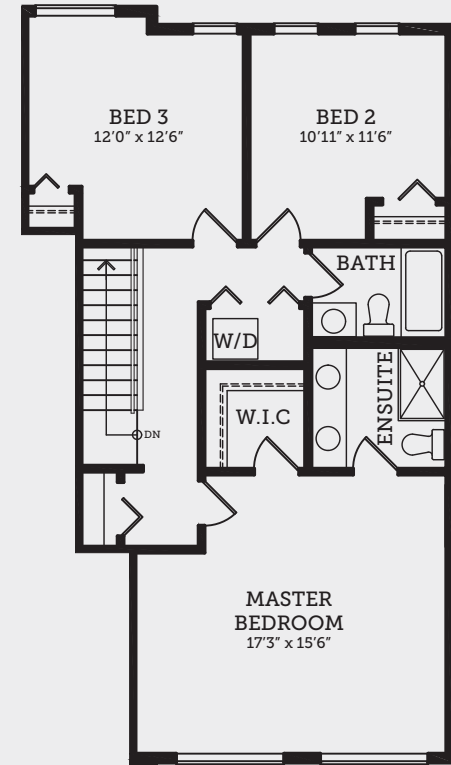

BASEMENT FLOOR
364 SQ.FT.

MAIN FLOOR
866 SQ.FT.

UPPER FLOOR
866 SQ.FT.

BIRCH 2

3 BEDROOM + FLEX, 3 BATH
2,096 SQ.FT. APPROX.

In a continuing effort to improve our homes, Vesta reserves the right to make any modifications and/or substitutions, without notice, should they be necessary. Final dimensions, square footage, specifications and floorplans may vary. See your sales rep for complete details. E. & O.E.