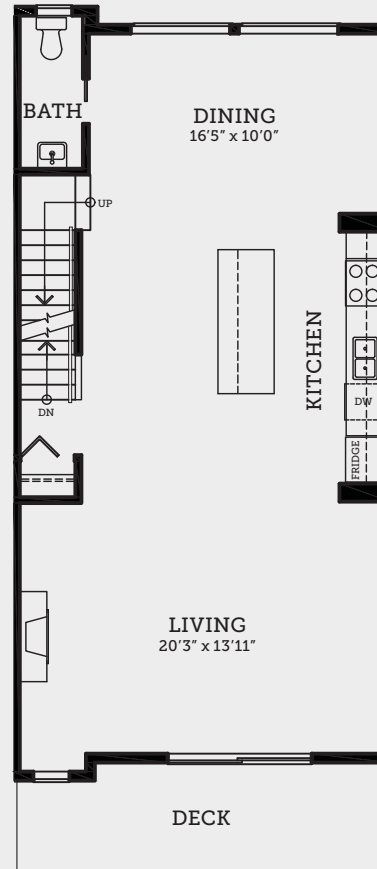

BASEMENT FLOOR
364 SQ.FT.

MAIN FLOOR
866 SQ.FT.

UPPER FLOOR
866 SQ.FT.

BIRCH 2

3 BEDROOM + FLEX, 3 BATH
2,096 SQ.FT. APPROX.

In a continuing effort to improve our homes, Vesta reserves the right to make any modifications and/or substitutions, without notice, should they be necessary. Final dimensions, square footage, specifications and floorplans may vary. See your sales rep for complete details. E. & O.E.