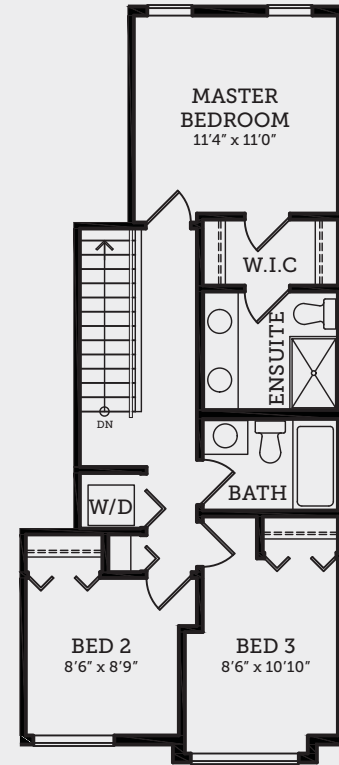

BASEMENT FLOOR
214 SQ.FT.

MAIN FLOOR
615 SQ.FT.

UPPER FLOOR
623 SQ.FT.

CEDAR

3 BEDROOM + FLEX, 3 BATH
1,452 SQ.FT. APPROX.

In a continuing effort to improve our homes, Vesta reserves the right to make any modifications and/or substitutions, without notice, should they be necessary. Final dimensions, square footage, specifications and floorplans may vary. See your sales rep for complete details. E. & O.E.