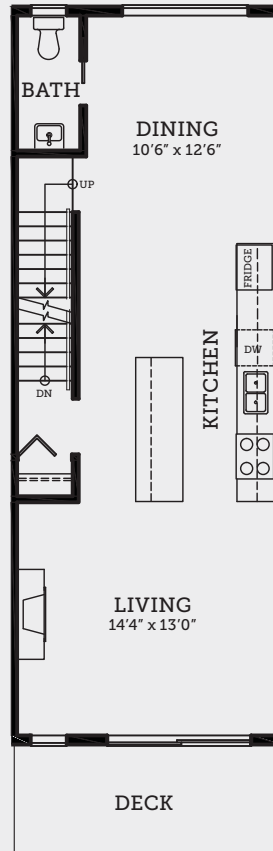

BASEMENT FLOOR
214 SQ.FT.

MAIN FLOOR
615 SQ.FT.

UPPER FLOOR
623 SQ.FT.

CEDAR

3 BEDROOM + FLEX, 3 BATH
1,452 SQ.FT. APPROX.

In a continuing effort to improve our homes, Vesta reserves the right to make any modifications and/or substitutions, without notice, should they be necessary. Final dimensions, square footage, specifications and floorplans may vary. See your sales rep for complete details. E. & O.E.