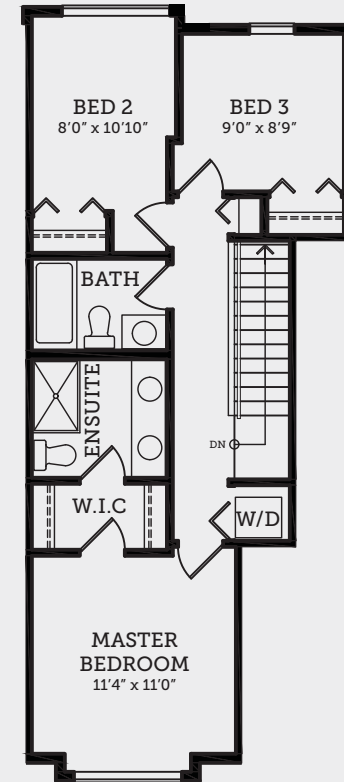

BASEMENT FLOOR
214 SQ.FT.

MAIN FLOOR
625 SQ.FT.

UPPER FLOOR
633 SQ.FT.

DOGWOOD

3 BEDROOM + FLEX, 3 BATH
1,472 SQ.FT. APPROX.

In a continuing effort to improve our homes, Vesta reserves the right to make any modifications and/or substitutions, without notice, should they be necessary. Final dimensions, square footage, specifications and floorplans may vary. See your sales rep for complete details. E. & O.E.

VESTA