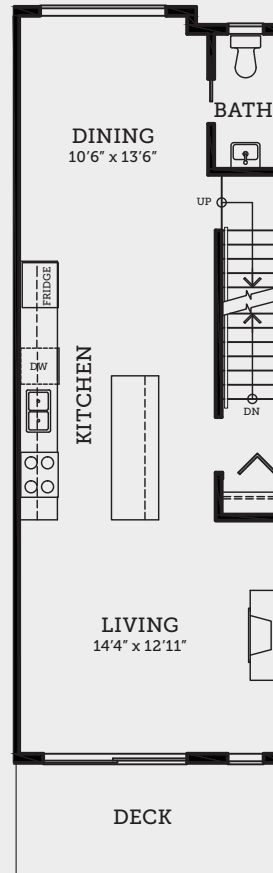

BASEMENT FLOOR
214 SQ.FT.

MAIN FLOOR
625 SQ.FT.

UPPER FLOOR
633 SQ.FT.

DOGWOOD

3 BEDROOM + FLEX, 3 BATH
1,472 SQ.FT. APPROX.

In a continuing effort to improve our homes, Vesta reserves the right to make any modifications and/or substitutions, without notice, should they be necessary. Final dimensions, square footage, specifications and floorplans may vary. See your sales rep for complete details. E. & O.E.

VESTA