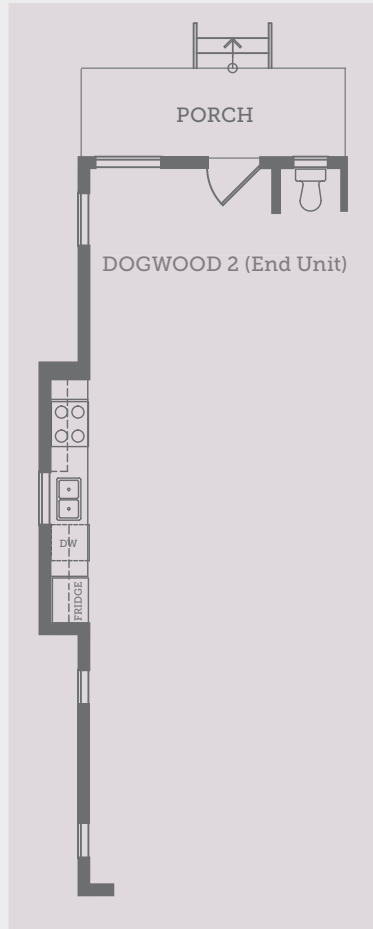

BASEMENT FLOOR
214 - 216 SQ.FT.

MAIN FLOOR
615 - 654 SQ.FT.

UPPER FLOOR
633 - 640 SQ.FT.

DOGWOOD 1

DOGWOOD 2

3 BEDROOM + FLEX, 3 BATH
1,462 - 1,510 SQ.FT. APPROX.

In a continuing effort to improve our homes, Vesta reserves the right to make any modifications and/or substitutions, without notice, should they be necessary. Final dimensions, square footage, specifications and floorplans may vary. See your sales rep for complete details. E. & O.E.