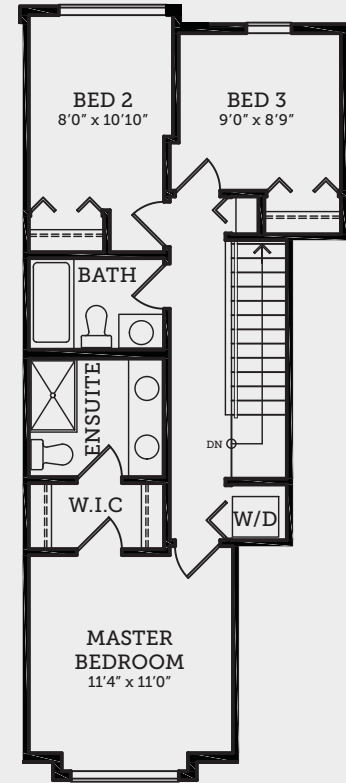

BASEMENT FLOOR
214 - 216 SQ.FT.

MAIN FLOOR
615 - 654 SQ.FT.

UPPER FLOOR
633 - 640 SQ.FT.

DOGWOOD 1

DOGWOOD 2

3 BEDROOM + FLEX, 3 BATH
1,462 - 1,510 SQ.FT. APPROX.

In a continuing effort to improve our homes, Vesta reserves the right to make any modifications and/or substitutions, without notice, should they be necessary. Final dimensions, square footage, specifications and floorplans may vary. See your sales rep for complete details. E. & O.E.