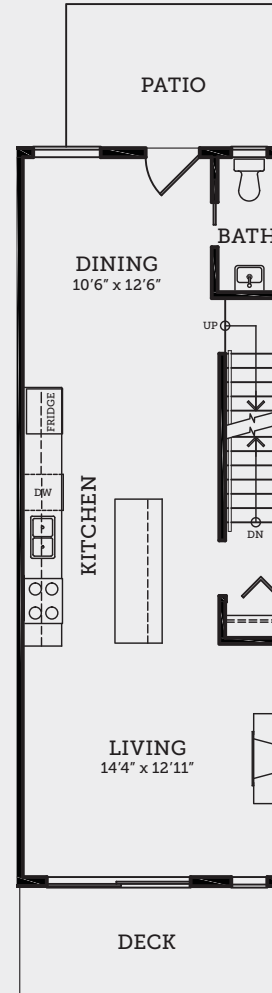

BASEMENT FLOOR
214 - 216 SQ.FT.

MAIN FLOOR
615 - 654 SQ.FT.

UPPER FLOOR
633 - 640 SQ.FT.

DOGWOOD 1

DOGWOOD 2

3 BEDROOM + FLEX, 3 BATH
1,462 - 1,510 SQ.FT. APPROX.

In a continuing effort to improve our homes, Vesta reserves the right to make any modifications and/or substitutions, without notice, should they be necessary. Final dimensions, square footage, specifications and floorplans may vary. See your sales rep for complete details. E. & O.E.