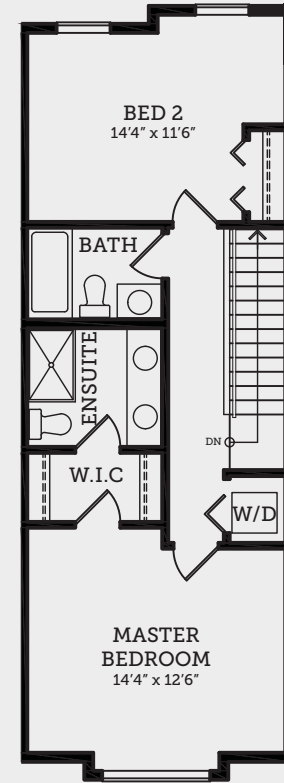

BASEMENT FLOOR
214 SQ.FT.

MAIN FLOOR
622 SQ.FT.

UPPER FLOOR
631 SQ.FT.

ELM

2 BEDROOM + FLEX, 3 BATH
1,467 SQ.FT. APPROX.

In a continuing effort to improve our homes, Vesta reserves the right to make any modifications and/or substitutions, without notice, should they be necessary. Final dimensions, square footage, specifications and floorplans may vary. See your sales rep for complete details. E. & O.E.