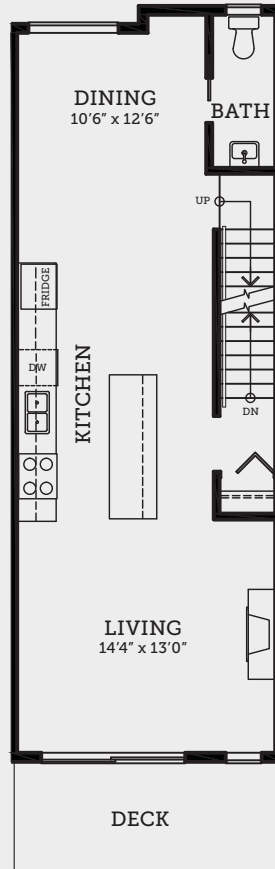

BASEMENT FLOOR
214 SQ.FT.

MAIN FLOOR
622 SQ.FT.

UPPER FLOOR
631 SQ.FT.

ELM

2 BEDROOM + FLEX, 3 BATH
1,467 SQ.FT. APPROX.

In a continuing effort to improve our homes, Vesta reserves the right to make any modifications and/or substitutions, without notice, should they be necessary. Final dimensions, square footage, specifications and floorplans may vary. See your sales rep for complete details. E. & O.E.