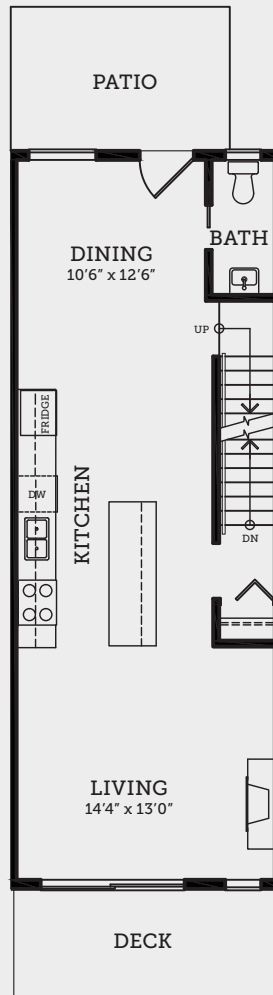

BASEMENT FLOOR  
214 SQ.FT.

MAIN FLOOR  
615 SQ.FT.

UPPER FLOOR  
633 SQ.FT.

# ELM 1

2 BEDROOM + FLEX, 3 BATH  
1,462 SQ.FT. APPROX.

In a continuing effort to improve our homes, Vesta reserves the right to make any modifications and/or substitutions, without notice, should they be necessary. Final dimensions, square footage, specifications and floorplans may vary. See your sales rep for complete details. E. & O.E.