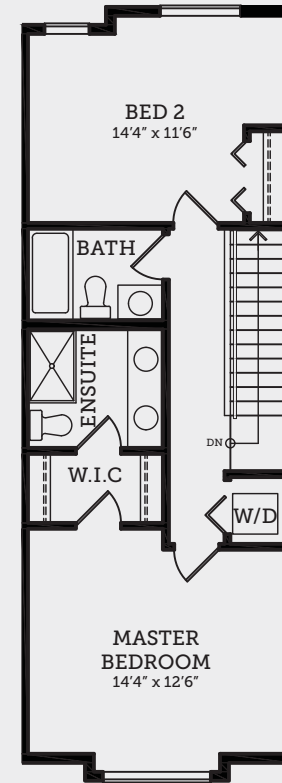

BASEMENT FLOOR  
214 SQ.FT.

MAIN FLOOR  
615 SQ.FT.

UPPER FLOOR  
633 SQ.FT.

# ELM 1

2 BEDROOM + FLEX, 3 BATH  
1,462 SQ.FT. APPROX.

In a continuing effort to improve our homes, Vesta reserves the right to make any modifications and/or substitutions, without notice, should they be necessary. Final dimensions, square footage, specifications and floorplans may vary. See your sales rep for complete details. E. & O.E.