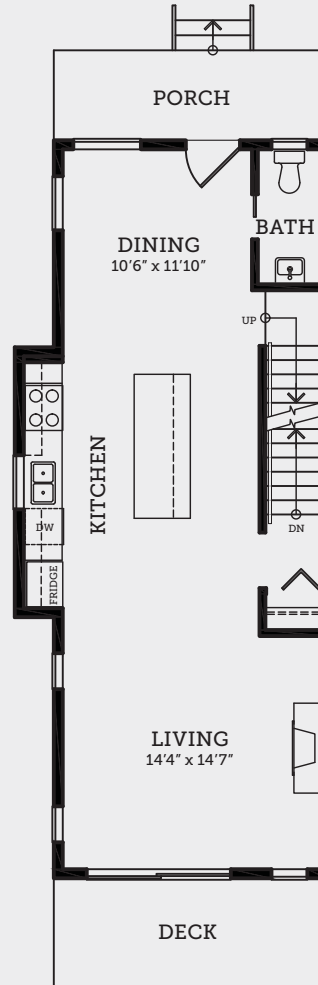

BASEMENT FLOOR
216 SQ.FT.

MAIN FLOOR
654 SQ.FT.

UPPER FLOOR
629 SQ.FT.

ELM 2

2 BEDROOM + FLEX, 3 BATH
1,499 SQ.FT. APPROX.

In a continuing effort to improve our homes, Vesta reserves the right to make any modifications and/or substitutions, without notice, should they be necessary. Final dimensions, square footage, specifications and floorplans may vary. See your sales rep for complete details. E. & O.E.