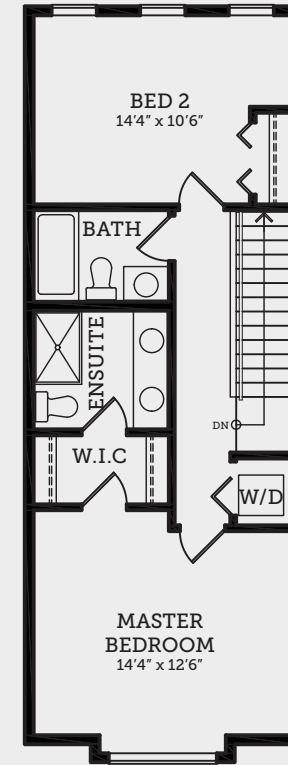

BASEMENT FLOOR
216 SQ.FT.

MAIN FLOOR
654 SQ.FT.

UPPER FLOOR
629 SQ.FT.

ELM 2

2 BEDROOM + FLEX, 3 BATH
1,499 SQ.FT. APPROX.

In a continuing effort to improve our homes, Vesta reserves the right to make any modifications and/or substitutions, without notice, should they be necessary. Final dimensions, square footage, specifications and floorplans may vary. See your sales rep for complete details. E. & O.E.