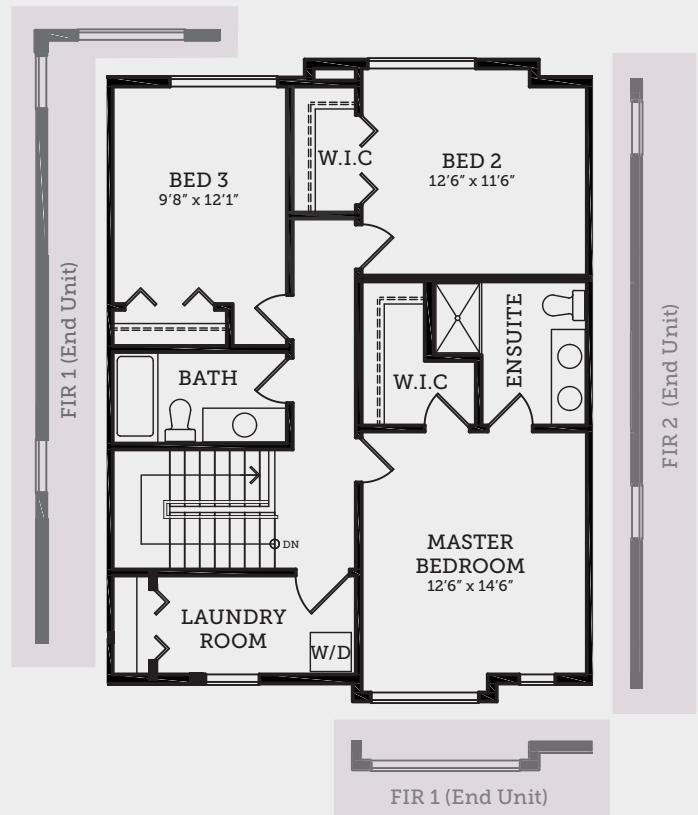

BASEMENT FLOOR
749 - 788 SQ.FT.

MAIN FLOOR
749 - 788 SQ.FT.

UPPER FLOOR
930 - 937 SQ.FT.

FIR

FIR 1 & FIR 2

4 BEDROOM + RECREATION ROOM, 4 BATH
2,428 - 2,513 SQ.FT. APPROX.

In a continuing effort to improve our homes, Vesta reserves the right to make any modifications and/or substitutions, without notice, should they be necessary. Final dimensions, square footage, specifications and floorplans may vary. See your sales rep for complete details. E. & O.E.