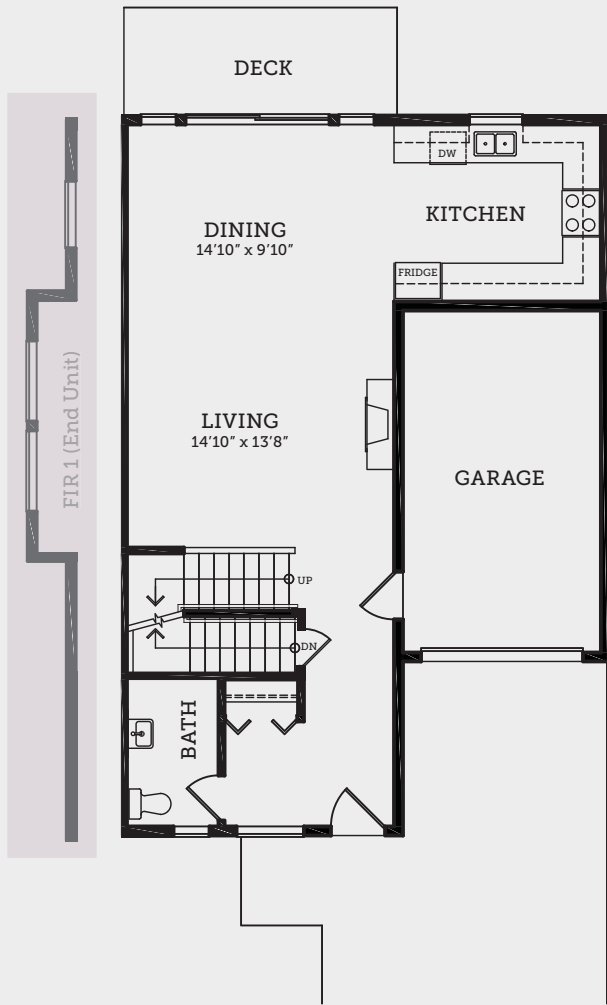

BASEMENT FLOOR
749 - 788 SQ.FT.

MAIN FLOOR
749 - 788 SQ.FT.

UPPER FLOOR
930 - 937 SQ.FT.

FIR

FIR 1 & FIR 2

4 BEDROOM + RECREATION ROOM, 4 BATH
2,428 - 2,513 SQ.FT. APPROX.

In a continuing effort to improve our homes, Vesta reserves the right to make any modifications and/or substitutions, without notice, should they be necessary. Final dimensions, square footage, specifications and floorplans may vary. See your sales rep for complete details. E. & O.E.