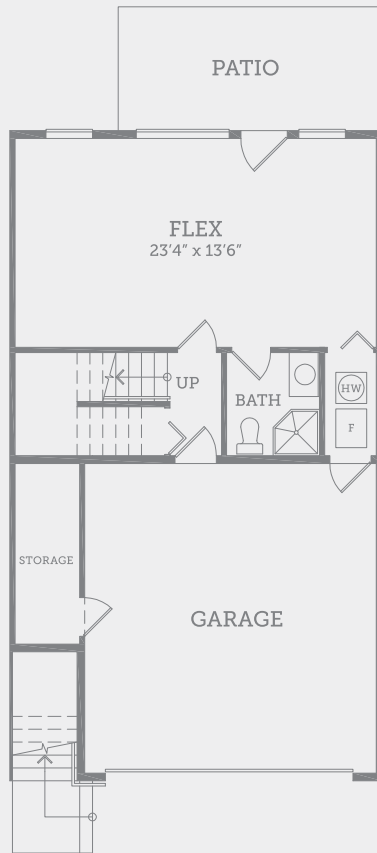

CLASSIC

GROUND FLOOR
574 SQ.FT.

MAIN FLOOR
932 SQ.FT.

ALLARD²

3 BEDROOMS + FLEX, 4 BATH
2,437 SQ.FT. APPROX.

In a continuing effort to improve our homes, Vesta reserves the right to make any modifications and/or substitutions, without notice, should they be necessary. Final dimensions, square footage, specifications and floorplans may vary. See your sales rep for complete details. E. & O.E.