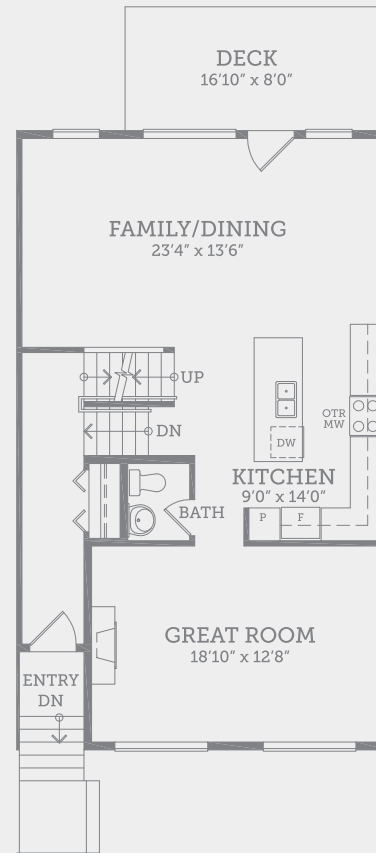

CLASSIC

GROUND FLOOR
574 SQ.FT.

MAIN FLOOR
932 SQ.FT.

ALLARD²

3 BEDROOMS + FLEX, 4 BATH
2,437 SQ.FT. APPROX.

In a continuing effort to improve our homes, Vesta reserves the right to make any modifications and/or substitutions, without notice, should they be necessary. Final dimensions, square footage, specifications and floorplans may vary. See your sales rep for complete details. E. & O.E.