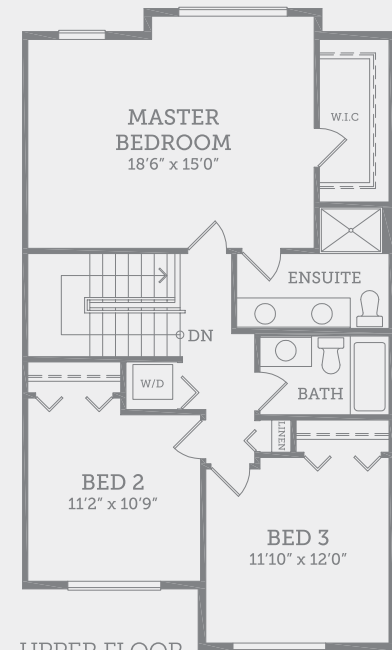

CLASSIC

GROUND FLOOR
574 SQ.FT.

MAIN FLOOR
932 SQ.FT.

ALLARD²

3 BEDROOMS + FLEX, 4 BATH
2,437 SQ.FT. APPROX.

In a continuing effort to improve our homes, Vesta reserves the right to make any modifications and/or substitutions, without notice, should they be necessary. Final dimensions, square footage, specifications and floorplans may vary. See your sales rep for complete details. E. & O.E.