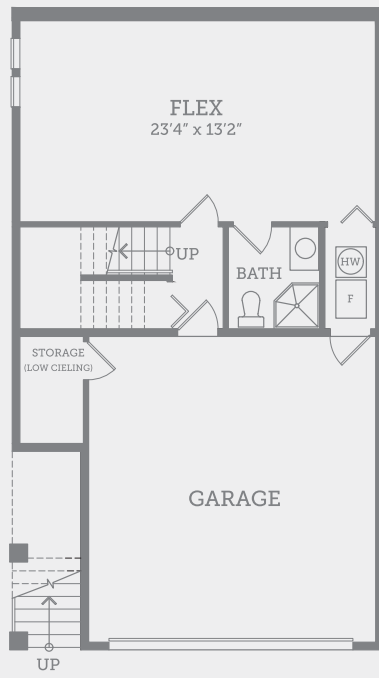

CLASSIC

GROUND FLOOR
519 SQ.FT.

MAIN FLOOR
917 SQ.FT.

UPPER FLOOR
877 SQ.FT.

ALLARD³

3 BEDROOMS + FLEX, 4 BATH
2,313 SQ.FT. APPROX.

In a continuing effort to improve our homes, Vesta reserves the right to make any modifications and/or substitutions, without notice, should they be necessary. Final dimensions, square footage, specifications and floorplans may vary. See your sales rep for complete details. E. & O.E.