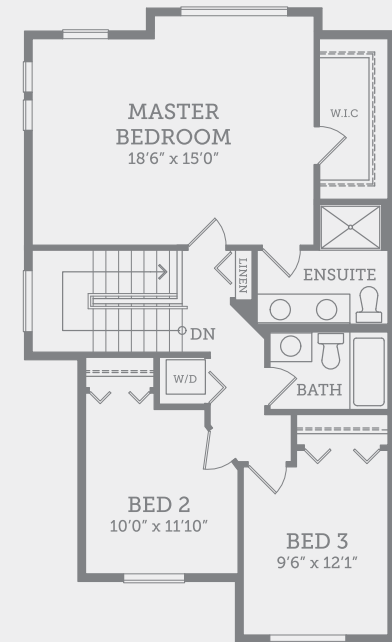

CLASSIC

GROUND FLOOR
519 SQ.FT.

MAIN FLOOR
917 SQ.FT.

UPPER FLOOR
877 SQ.FT.

ALLARD³

3 BEDROOMS + FLEX, 4 BATH
2,313 SQ.FT. APPROX.

In a continuing effort to improve our homes, Vesta reserves the right to make any modifications and/or substitutions, without notice, should they be necessary. Final dimensions, square footage, specifications and floorplans may vary. See your sales rep for complete details. E. & O.E.