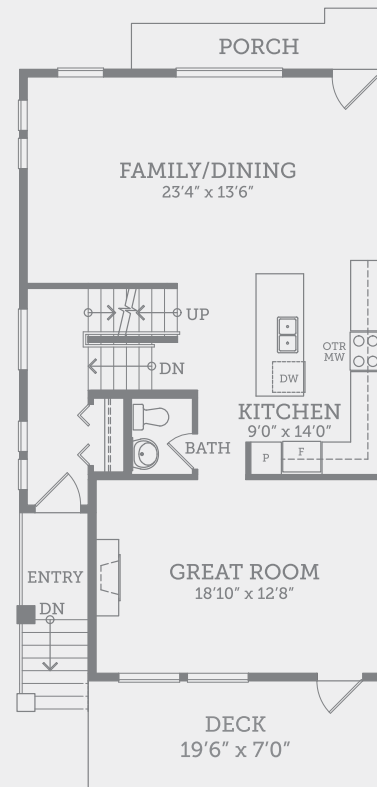

CLASSIC

GROUND FLOOR
519 SQ.FT.

MAIN FLOOR
917 SQ.FT.

UPPER FLOOR
877 SQ.FT.

ALLARD³

3 BEDROOMS + FLEX, 4 BATH
2,313 SQ.FT. APPROX.

In a continuing effort to improve our homes, Vesta reserves the right to make any modifications and/or substitutions, without notice, should they be necessary. Final dimensions, square footage, specifications and floorplans may vary. See your sales rep for complete details. E. & O.E.