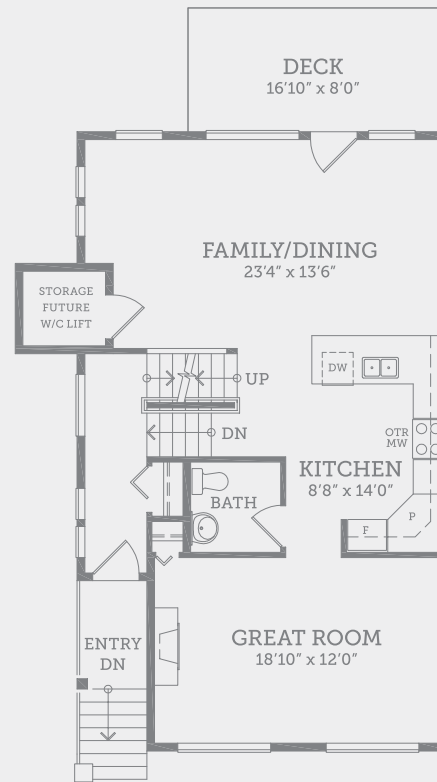

CLASSIC

GROUND FLOOR
580 SQ.FT

MAIN FLOOR
940 SQ.FT.

UPPER FLOOR
901 SQ.FT.

ALLARD⁴

3 BEDROOMS + FLEX, 4 BATH
2,421 SQ.FT. APPROX.

In a continuing effort to improve our homes, Vesta reserves the right to make any modifications and/or substitutions, without notice, should they be necessary. Final dimensions, square footage, specifications and floorplans may vary. See your sales rep for complete details. E. & O.E.