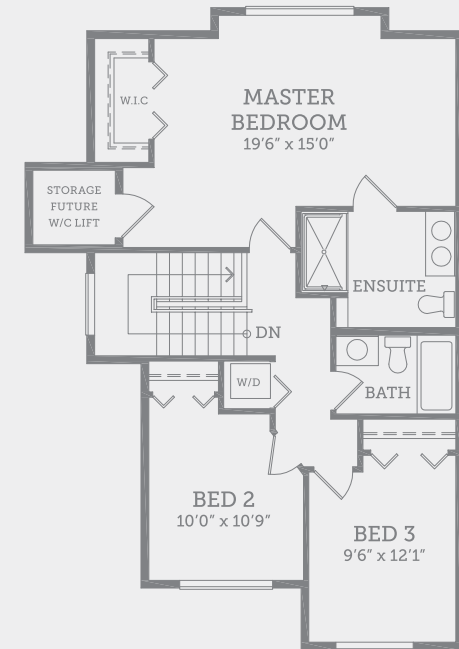

CLASSIC

GROUND FLOOR
580 SQ.FT

MAIN FLOOR
940 SQ.FT.

UPPER FLOOR
901 SQ.FT.

ALLARD⁴

3 BEDROOMS + FLEX, 4 BATH
2,421 SQ.FT. APPROX.

In a continuing effort to improve our homes, Vesta reserves the right to make any modifications and/or substitutions, without notice, should they be necessary. Final dimensions, square footage, specifications and floorplans may vary. See your sales rep for complete details. E. & O.E.