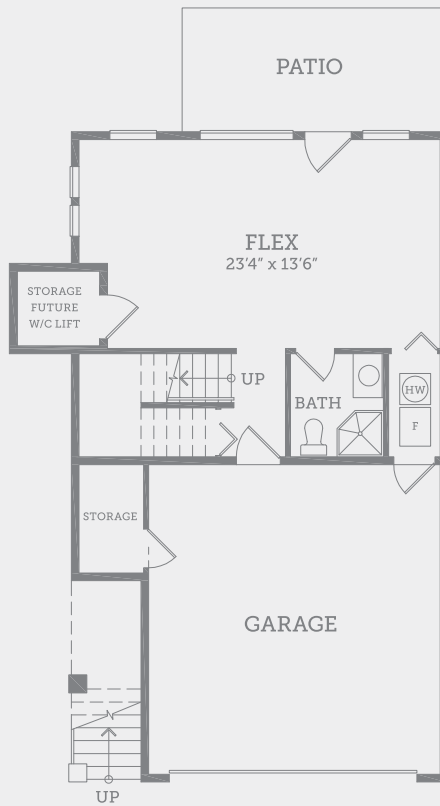

CLASSIC

GROUND FLOOR
580 SQ.FT

MAIN FLOOR
940 SQ.FT.

UPPER FLOOR
901 SQ.FT.

ALLARD⁴

3 BEDROOMS + FLEX, 4 BATH
2,421 SQ.FT. APPROX.

In a continuing effort to improve our homes, Vesta reserves the right to make any modifications and/or substitutions, without notice, should they be necessary. Final dimensions, square footage, specifications and floorplans may vary. See your sales rep for complete details. E. & O.E.