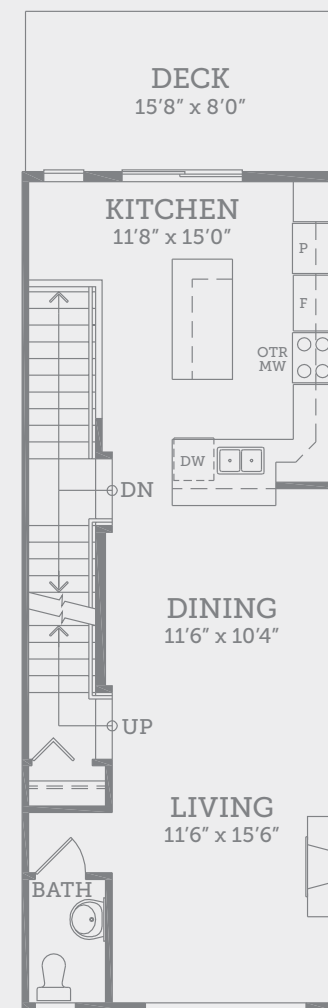

GROUND FLOOR
409 SQ.FT.

MAIN FLOOR
672 SQ.FT.

UPPER FLOOR
684 SQ.FT.

BRAE

3 BEDROOMS + FLEX, 3 BATH
1,655 SQ.FT.– 1,765 SQ.FT. APPROX.

In a continuing effort to improve our homes, Vesta reserves the right to make any modifications and/or substitutions, without notice, should they be necessary. Final dimensions, square footage, specifications and floorplans may vary. See your sales rep for complete details. E. & O.E.