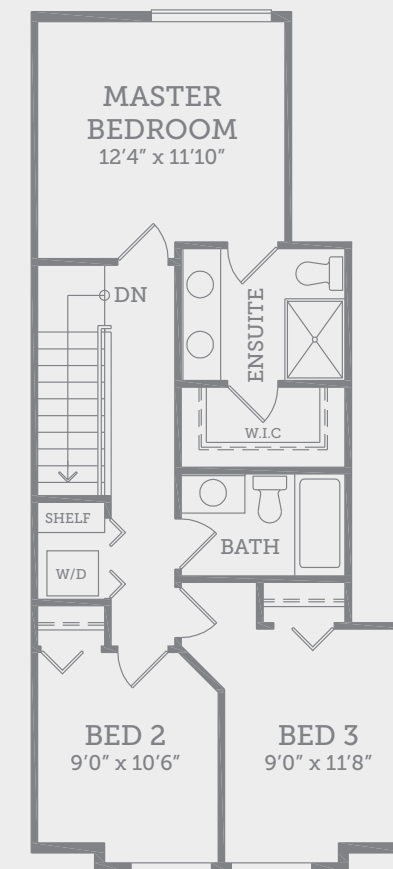

GROUND FLOOR
409 SQ.FT.

MAIN FLOOR
672 SQ.FT.

UPPER FLOOR
684 SQ.FT.

BRAE

3 BEDROOMS + FLEX, 3 BATH
1,655 SQ.FT.– 1,765 SQ.FT. APPROX.

In a continuing effort to improve our homes, Vesta reserves the right to make any modifications and/or substitutions, without notice, should they be necessary. Final dimensions, square footage, specifications and floorplans may vary. See your sales rep for complete details. E. & O.E.