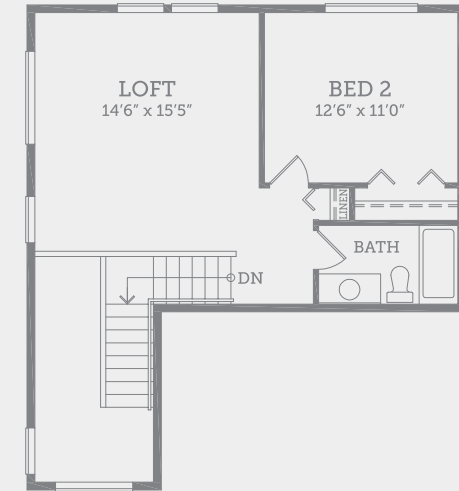

MASTER-ON-MAIN

BASEMENT FLOOR
1,255 SQ.FT.

MAIN FLOOR
1,244 SQ.FT.

UPPER FLOOR
658 SQ.FT.

EDWARD¹

2 BEDROOMS + LOFT, 3 BATH
3,157 SQ.FT. APPROX.

In a continuing effort to improve our homes, Vesta reserves the right to make any modifications and/or substitutions, without notice, should they be necessary. Final dimensions, square footage, specifications and floorplans may vary. See your sales rep for complete details. E. & O.E.