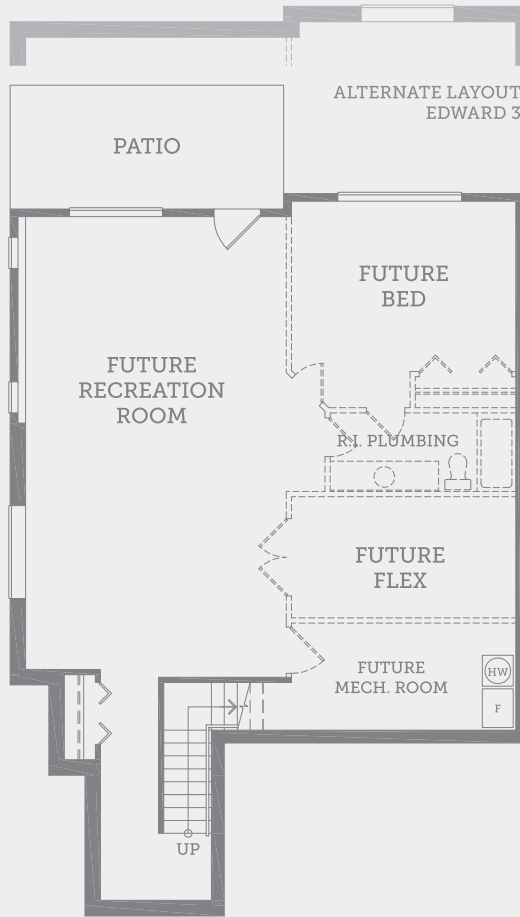

MASTER-ON-MAIN

BASEMENT FLOOR
1,255 SQ.FT.

MAIN FLOOR
1,244 SQ.FT.

UPPER FLOOR
658 SQ.FT.

EDWARD¹

2 BEDROOMS + LOFT, 3 BATH
3,157 SQ.FT. APPROX.

In a continuing effort to improve our homes, Vesta reserves the right to make any modifications and/or substitutions, without notice, should they be necessary. Final dimensions, square footage, specifications and floorplans may vary. See your sales rep for complete details. E. & O.E.