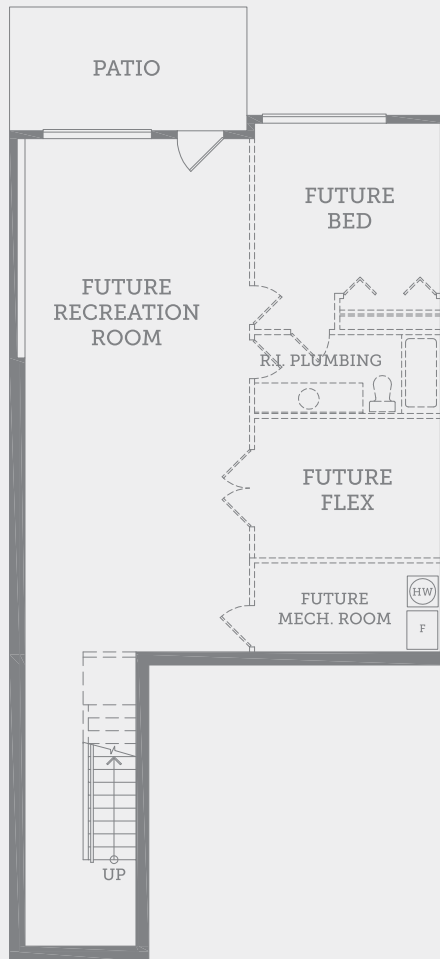

# MASTER-ON-MAIN

BASEMENT FLOOR  
1,157 SQ.FT.

MAIN FLOOR  
1,144 SQ.FT.

UPPER FLOOR  
727 SQ.FT.

## EDWARD<sup>4</sup>

2 BEDROOMS + LOFT, 3 BATH  
3,028 SQ.FT. APPROX.

In a continuing effort to improve our homes, Vesta reserves the right to make any modifications and/or substitutions, without notice, should they be necessary. Final dimensions, square footage, specifications and floorplans may vary. See your sales rep for complete details. E. & O.E.