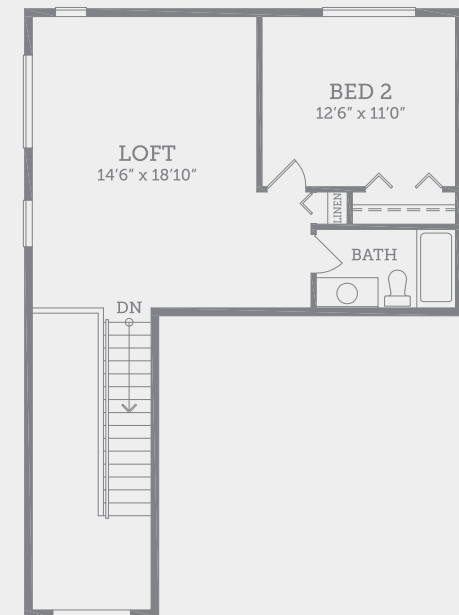

# MASTER-ON-MAIN

BASEMENT FLOOR  
1,157 SQ.FT.

MAIN FLOOR  
1,144 SQ.FT.

UPPER FLOOR  
727 SQ.FT.

## EDWARD<sup>4</sup>

2 BEDROOMS + LOFT, 3 BATH  
3,028 SQ.FT. APPROX.

In a continuing effort to improve our homes, Vesta reserves the right to make any modifications and/or substitutions, without notice, should they be necessary. Final dimensions, square footage, specifications and floorplans may vary. See your sales rep for complete details. E. & O.E.