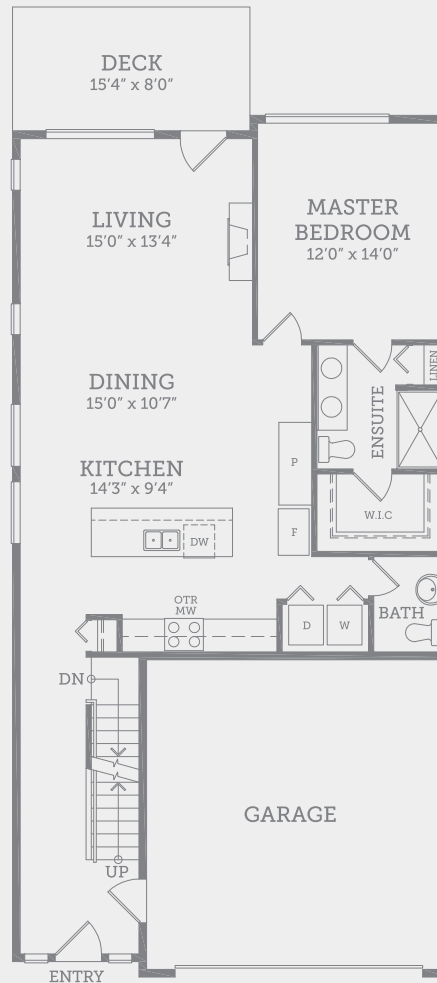

# MASTER-ON-MAIN

BASEMENT FLOOR  
1,157 SQ.FT.

MAIN FLOOR  
1,144 SQ.FT.

UPPER FLOOR  
727 SQ.FT.

## EDWARD<sup>4</sup>

2 BEDROOMS + LOFT, 3 BATH  
3,028 SQ.FT. APPROX.

In a continuing effort to improve our homes, Vesta reserves the right to make any modifications and/or substitutions, without notice, should they be necessary. Final dimensions, square footage, specifications and floorplans may vary. See your sales rep for complete details. E. & O.E.