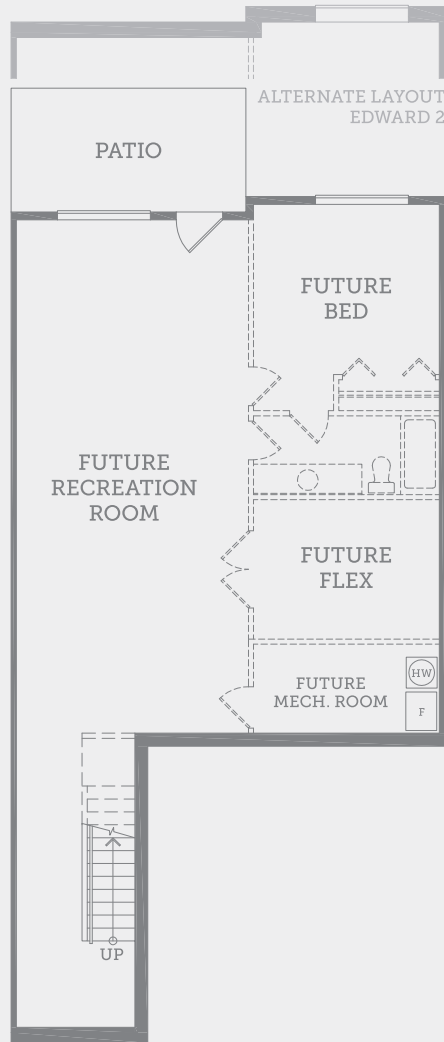

# MASTER-ON-MAIN

BASEMENT FLOOR  
1,148 SQ.FT.

MAIN FLOOR  
1,135 SQ.FT.

UPPER FLOOR  
663 SQ.FT.

# EDWARD

2 BEDROOMS + LOFT, 3 BATH  
2,946 SQ.FT. APPROX.

In a continuing effort to improve our homes, Vesta reserves the right to make any modifications and/or substitutions, without notice, should they be necessary. Final dimensions, square footage, specifications and floorplans may vary. See your sales rep for complete details. E. & O.E.