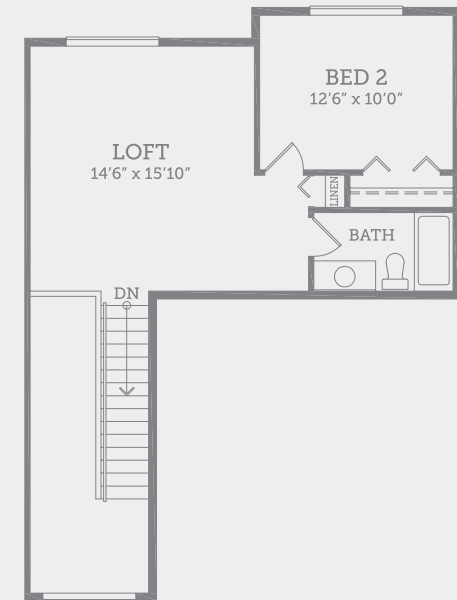

# MASTER-ON-MAIN

BASEMENT FLOOR  
1,148 SQ.FT.

MAIN FLOOR  
1,135 SQ.FT.

UPPER FLOOR  
663 SQ.FT.

# EDWARD

2 BEDROOMS + LOFT, 3 BATH  
2,946 SQ.FT. APPROX.

In a continuing effort to improve our homes, Vesta reserves the right to make any modifications and/or substitutions, without notice, should they be necessary. Final dimensions, square footage, specifications and floorplans may vary. See your sales rep for complete details. E. & O.E.