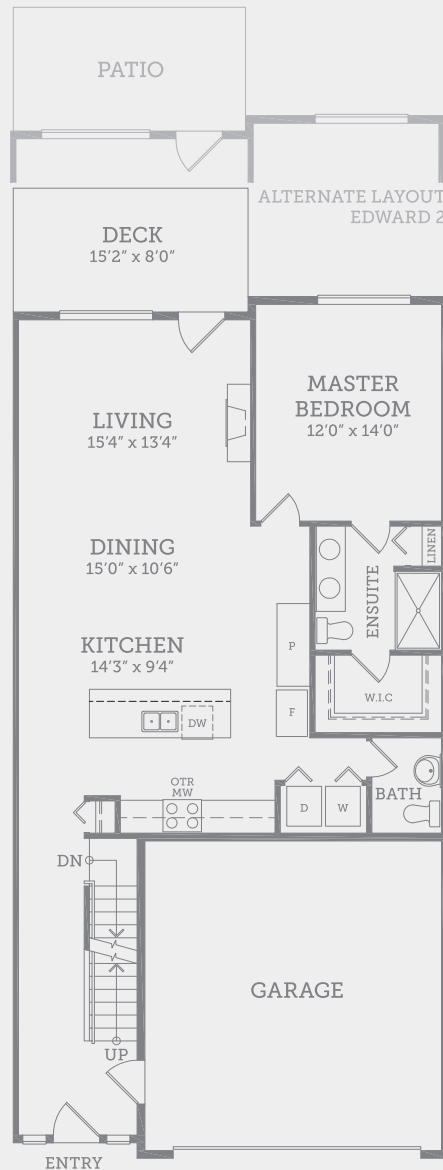

# MASTER-ON-MAIN

BASEMENT FLOOR  
1,148 SQ.FT.

MAIN FLOOR  
1,135 SQ.FT.

UPPER FLOOR  
663 SQ.FT.

# EDWARD

2 BEDROOMS + LOFT, 3 BATH  
2,946 SQ.FT. APPROX.

In a continuing effort to improve our homes, Vesta reserves the right to make any modifications and/or substitutions, without notice, should they be necessary. Final dimensions, square footage, specifications and floorplans may vary. See your sales rep for complete details. E. & O.E.